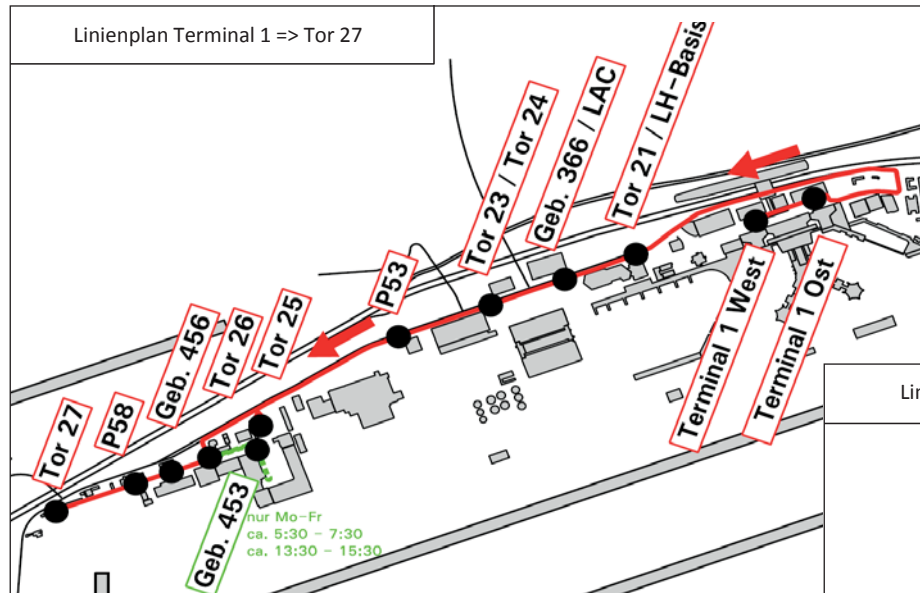

Bus schedule west P 53 4/4

[home](#)