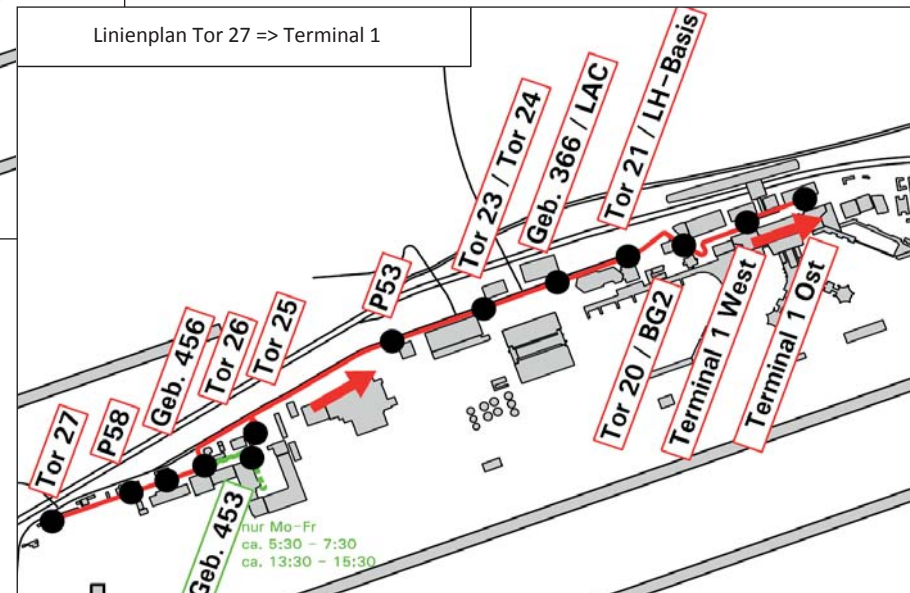

Bus schedule west P 53 4/4

[home](#)