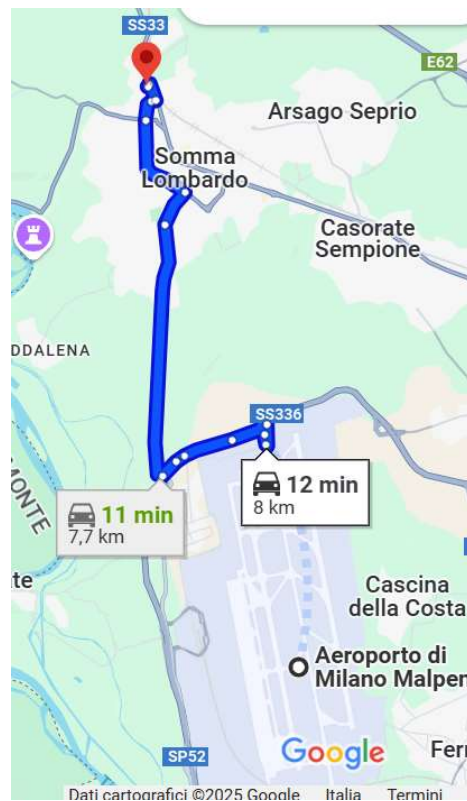

HOW TO REACH HOTEL DOLCE INN – Via G. Mazzini, 63 – Somma Lombardo (VA)

12 minutes by car from Malpensa Airport - direction SP52 e SS336

HOW TO REACH LEONARDO HELICOPTERS - Via Roma, 51 – Vergiate (VA)

20 minutes by car from Malpensa Airport - direction SS336 and SS33 “del Sempione”

## HOW TO REACH ARONA FROM MALPENSA AIRPORT

35 minutes by car – directions A26/A8/E62

## HOW TO REACH ARONA FROM VERGIATE

20 minutes by car - directions A26/A8/E62