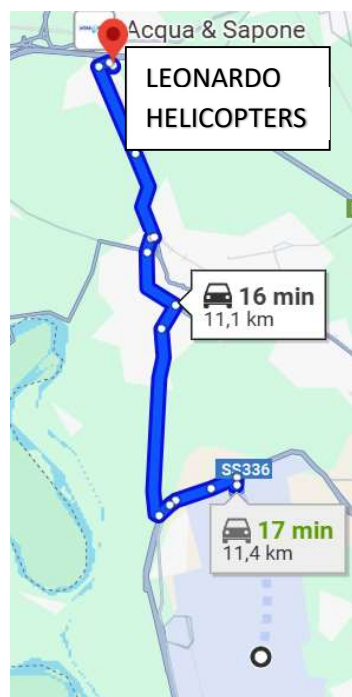

HOW TO REACH HOTEL DOLCE INN – Via G. Mazzini, 63 – Somma Lombardo (VA)

12 minutes by car from Malpensa Airport - direction SP52 e SS336

HOW TO REACH LEONARDO HELICOPTERS - Via Roma, 51 – Vergiate (VA)

20 minutes by car from Malpensa Airport - direction SS336 and SS33 “del Sempione”

## HOW TO REACH ARONA FROM MALPENSA AIRPORT

35 minutes by car – directions A26/A8/E62

## HOW TO REACH ARONA FROM VERGIATE

20 minutes by car - directions A26/A8/E62